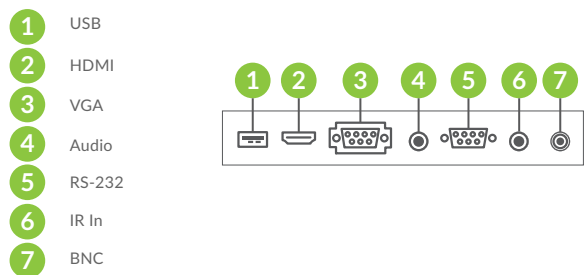

### Connect Devices

Should you need to use the screen as a monitor you can connect it to an external source, like a PC or media player, using the HDMI input or the VGA and 3.5mm audio jack inputs.