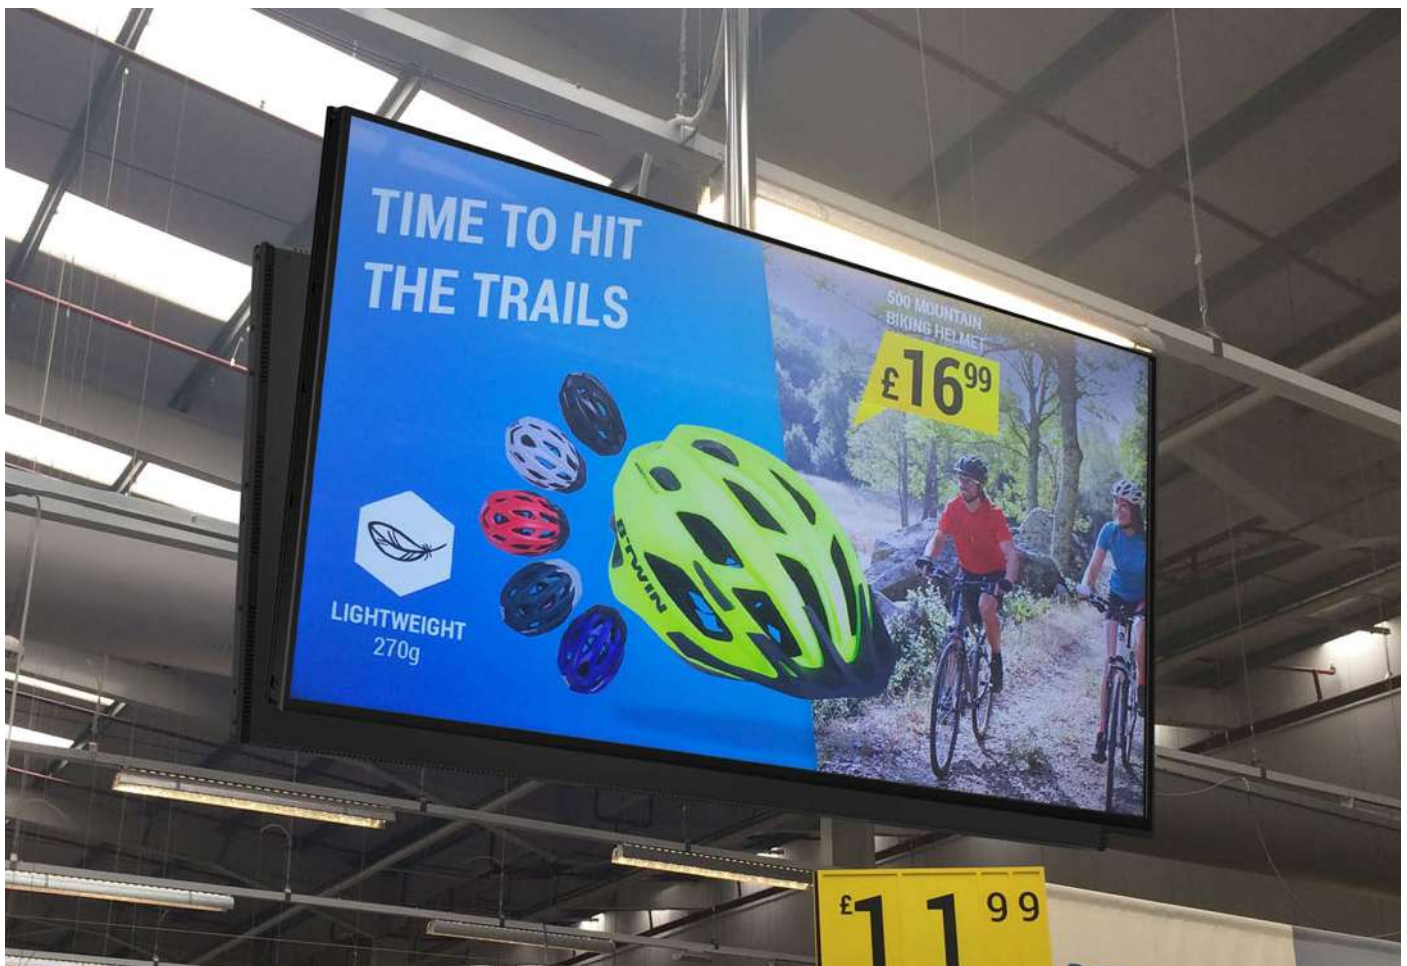

Specification Table

		43 Inch
Panel	Resolution	1920x1080
	Display Area (mm)	941.2x529.42
	Bezel Size	Top/left/right: 11.2, Bottom: 17.3
	Pixel Pitch	0.49x0.49
	Aspect Ratio	16:9
	Brightness (cd/m²)	450
	Colour	16.7M
	Viewing Angle	178°
Audio	Contrast Ratio	4000:1
	Speaker Type	5W, 8Ω (x2)
AV Inputs	Video	HDMI, VGA, Audio Socket (3.5mm), BNC (AV)
	Control	RS-232
Power	Power Consumption (W)	45
	Input Voltage	AC110~240V (50Hz~60Hz)
Mechanical	Unit Size (WxHxD mm)	963.6x557.9x60.2
	Package Size (WxHxD mm)	1105x685x195
	VESA Holes (mm)	400x200
	Net Weight (kg)	15.1
	Gross Weight (kg)	19
Environmental	Operating Temperature	0 °C to 50 °C
	Storage Temperature	-30°C to 60°C
	Operating Humidity	10% to 80%
	Storage Humidity	5% to 95%
Computer	Media Formats	Video (AVI, MP4), Audio (MP3), Image (JPG, BMP)
	Media Resolution	1920x1080/1080x1920
Accessories	Included	Scheduling Software, Remote Control, User Manual
	Optional	Wall Mount, Floor Stand/Trolley, Ceiling Mount, Table Stand
Warranty	Warranty Period	3 Year Warranty
	Technical Support	Lifetime

Errors and omissions excepted