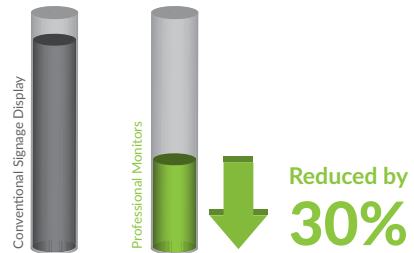

Low Power Consumption

The LED backlight technology provides improved brightness and contrast. Their lifespan is drastically improved to over 70,000 hours and the power consumption is reduced by around 30%.