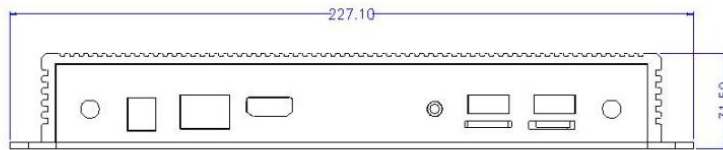

7. Environmental Factors

Working Temperature	0°C~40°C
Working Humidity	10%~80%RH
Storage Temperature	-10°C~55°C
Storage Humidity	10%~80%RH

8. Dimensions

9. Disclaimer

The actual dimensions/weight of the device may vary due to product configuration and manufacturing process. Please refer to the physical product for accurate information.

The product images in this Specification are for illustration purposes only, and the actual product may have slight differences in appearance, color, and size. Please refer to the physical product for accurate details.

In order to provide as accurate specification parameters as possible, the text description, picture effects, etc. of this Specification may be adjusted and revised in real-time, so as to match the actual product performance, specifications, etc.

If it is necessary to make the above revision and adjustment, no special notification will be issued.

Reddie Group.

Address: 31W 34th Street, New York, Ste 8107 NY 10001 | www.reddiegroup.com