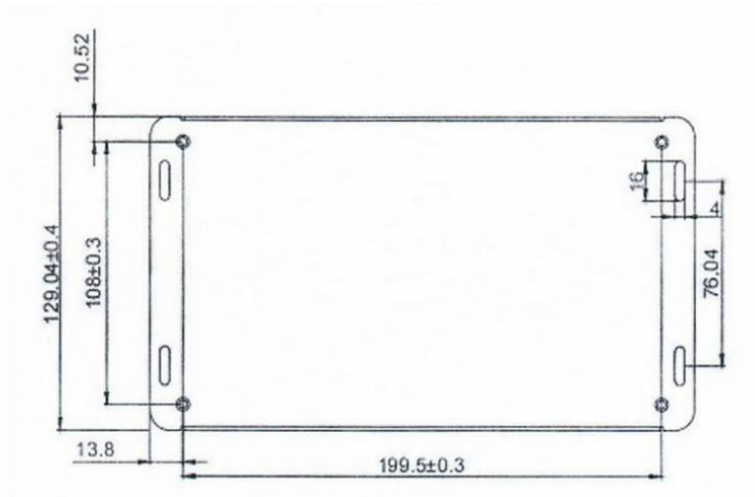

## 5. Size/Weight

Dimensions (L×W×H)	227.10×129.04×31.50mm
Package Dimensions (L×W×H)	450×420×230mm
Gross Weight	11.6 KG

**8. Dimensions**

**9. Disclaimer**

The actual dimensions/weight of the device may vary due to product configuration and manufacturing process. Please refer to the physical product for accurate information.