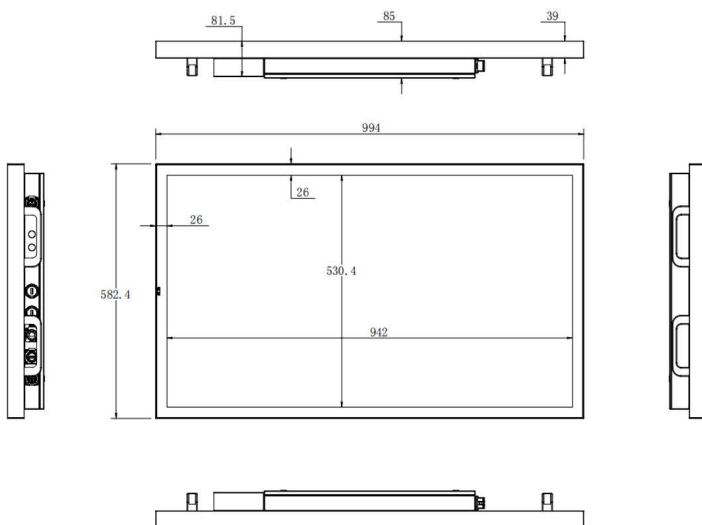

Specification Table

Size	32" Panel	43" Panel
Panel Information		
Panel Size	32"	43"
Resolution	1080x1920	1080x1920
Contrast Ratio	1400:1	1400:1
Brightness	2000-2500 nits	2000-2500 nits
Active Area	393x698 mm	530x942 mm
Viewing Angle	89/89/89/89	89/89/89/89
Aspect Ratio	16:9	16:9
Display Colors	1.07B, 105%	1.07B, 105%
LED Lifetime	50,000 hours	50,000 hours
Blackening Defect Free	Up to 110 °C / 230 °F	Up to 110 °C / 230 °F
Orientation	Portrait & Landscape	Portrait & Landscape
Mechanical		
Brightness Control	Sensor Built-in	Sensor Built-in
Bezel Width (T/B/L/R)	26/26/26/26 mm 1/1/1/1 inch	26/26/26/26 mm 1/1/1/1 inch
Overall Dimensions	393x698x85 mm 15x27x3 inches	582.4x994x85 mm 22x39x3 inches
Net Weight	28 kg / 61 lbs	28 kg / 61 lbs
Connectivity		
HDMI IN	x1	x1
Power Port	x1	x1
OSD Language	Multiple	Multiple
Operating System	Optional Reddie Media Player / Optional Built-In OS (Android 11/Windows 10)	Optional Reddie Media Player / Optional Built-In OS (Android 11/Windows 10)
Special Features		
Glass	Vandal proof 5mm tempered glass with anti-glare coating	Vandal proof 5mm tempered glass with anti-glare coating
Process	Optical Bonded	Optical Bonded
Design	Weatherproof (IP66)	Weatherproof (IP66)
Cooling System	Smart Cooling Fan	Smart Cooling Fan
Operating Temperature	-20°C ~ 60°C / -4°F ~ 140 °F	-20°C ~ 60°C / -4°F ~ 140 °F
Power		
Power Supply	DC 24V input or 110-220V	DC 24V input or 110-220V
Rated Frequency	50/60Hz	50/60Hz

32" Technical Drawing - Food Truck IP66 Outdoor Display

43" Technical Drawing - Food Truck IP66 Outdoor Display

Food Truck Bracket