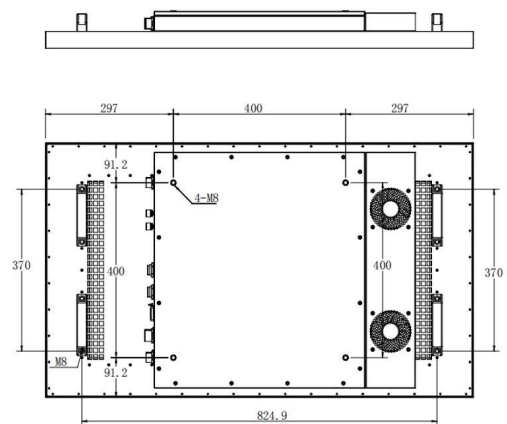

43" Technical Drawing - Food Truck IP66 Outdoor Display