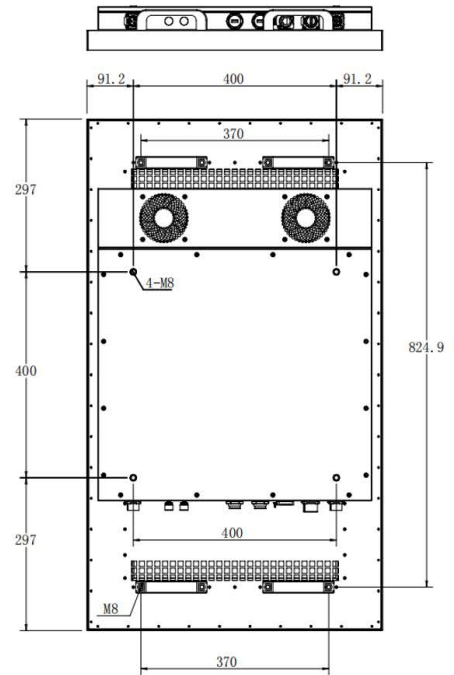

Specification Table

Size	32" Panel	43" Panel
Panel Information		
Panel Size	32"	43"
Resolution	1080x1920	1080x1920
Contrast Ratio	1400:1	1400:1
Brightness	2000-2500 nits	2000-2500 nits
Active Area	393x698 mm	530x942 mm
Viewing Angle	89/89/89/89	89/89/89/89
Aspect Ratio	16:9	16:9
Display Colors	1.07B, 105%	1.07B, 105%
LED Lifetime	50,000 hours	50,000 hours
Blackening Defect Free	Up to 110 °C / 230 °F	Up to 110 °C / 230 °F
Orientation	Portrait & Landscape	Portrait & Landscape
Mechanical		
Brightness Control	Sensor Built-in	Sensor Built-in
Bezel Width (T/B/L/R)	26/26/26/26 mm 1/1/1/1 inch	26/26/26/26 mm 1/1/1/1 inch
Overall Dimensions	393x698x85 mm 15x27x3 inches	582.4x994x85 mm 22x39x3 inches
Net Weight	28 kg / 61 lbs	28 kg / 61 lbs
Connectivity		
HDMI IN	x1	x1
Power Port	x1	x1
OSD Language	Multiple	Multiple
Operating System	Optional Reddie Media Player / Optional Built-In OS (Android 11/Windows 10)	Optional Reddie Media Player / Optional Built-In OS (Android 11/Windows 10)
Special Features		
Glass	Vandal proof 5mm tempered glass with anti-glare coating	Vandal proof 5mm tempered glass with anti-glare coating
Process	Optical Bonded	Optical Bonded
Design	Weatherproof (IP66)	Weatherproof (IP66)
Cooling System	Smart Cooling Fan	Smart Cooling Fan
Operating Temperature	-20°C ~ 60°C / -4°F ~ 140 °F	-20°C ~ 60°C / -4°F ~ 140 °F
Power		
Power Supply	DC 24V input or 110-220V	DC 24V input or 110-220V
Rated Frequency	50/60Hz	50/60Hz

32" Technical Drawing - Food Truck IP66 Outdoor Display

43" Technical Drawing - Food Truck IP66 Outdoor Display

Food Truck Bracket