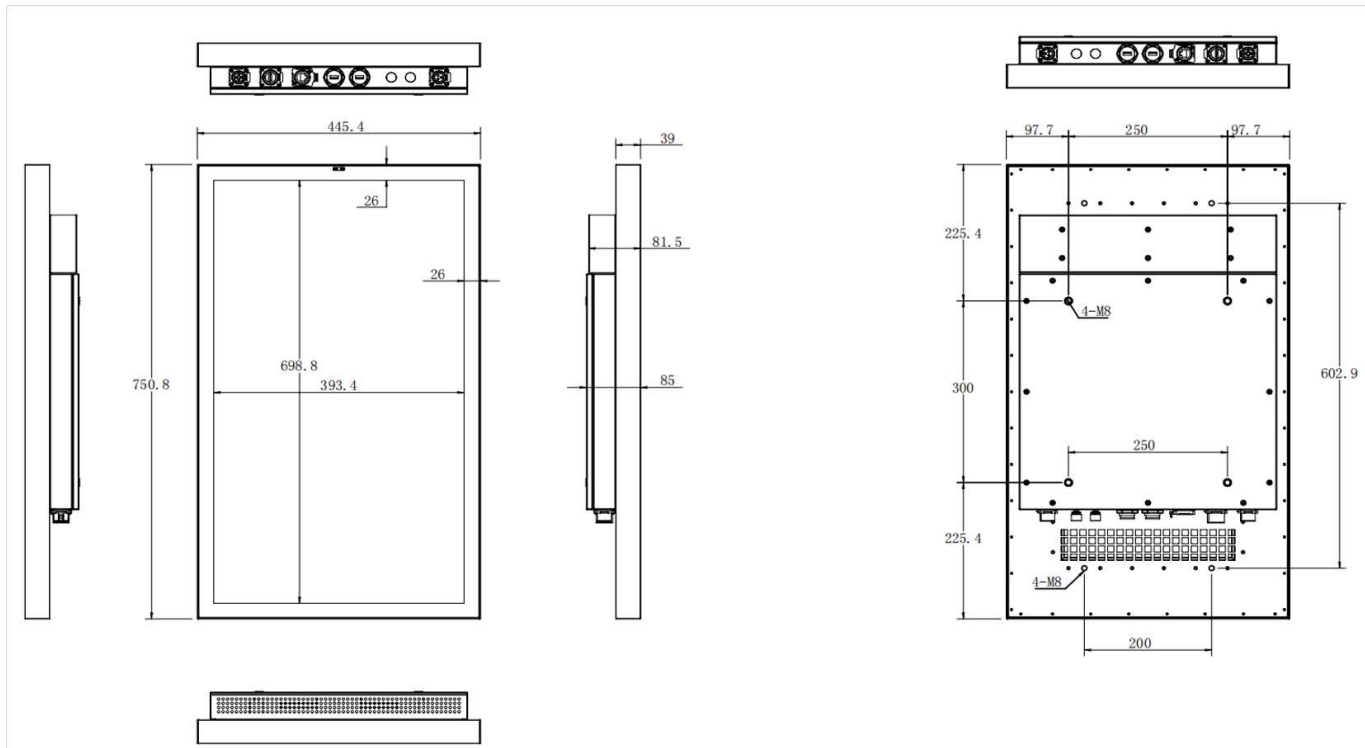

32" Technical Drawing - Food Truck IP66 Outdoor Display