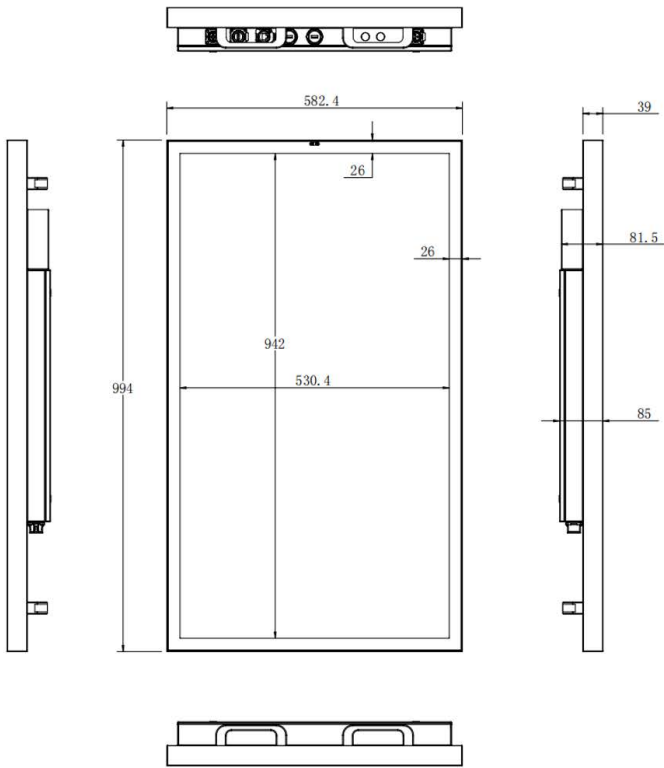

Specification Table

Size	32" Panel	43" Panel
Panel Information		
Panel Size	32"	43"
Resolution	1080x1920	1080x1920
Contrast Ratio	1400:1	1400:1
Brightness	2000-2500 nits	2000-2500 nits
Active Area	393x698 mm	530x942 mm
Viewing Angle	89/89/89/89	89/89/89/89
Aspect Ratio	16:9	16:9
Display Colors	1.07B, 105%	1.07B, 105%
LED Lifetime	50,000 hours	50,000 hours
Blackening Defect Free	Up to 110 °C / 230 °F	Up to 110 °C / 230 °F
Orientation	Portrait & Landscape	Portrait & Landscape
Mechanical		
Brightness Control	Sensor Built-in	Sensor Built-in
Bezel Width (T/B/L/R)	26/26/26/26 mm 1/1/1/1 inch	26/26/26/26 mm 1/1/1/1 inch
Overall Dimensions	393x698x85 mm 15x27x3 inches	582.4x994x85 mm 22x39x3 inches
Net Weight	28 kg / 61 lbs	28 kg / 61 lbs
Connectivity		
HDMI IN	x1	x1
Power Port	x1	x1
OSD Language	Multiple	Multiple
Operating System	Optional Reddie Media Player / Optional Built-In OS (Android 11/Windows 10)	Optional Reddie Media Player / Optional Built-In OS (Android 11/Windows 10)
Special Features		
Glass	Vandal proof 5mm tempered glass with anti-glare coating	Vandal proof 5mm tempered glass with anti-glare coating
Process	Optical Bonded	Optical Bonded
Design	Weatherproof (IP66)	Weatherproof (IP66)
Cooling System	Smart Cooling Fan	Smart Cooling Fan
Operating Temperature	-20°C ~ 60°C / -4°F ~ 140 °F	-20°C ~ 60°C / -4°F ~ 140 °F
Power		
Power Supply	DC 24V input or 110-220V	DC 24V input or 110-220V
Rated Frequency	50/60Hz	50/60Hz

32" Technical Drawing - Food Truck IP66 Outdoor Display

43" Technical Drawing - Food Truck IP66 Outdoor Display

Food Truck Bracket