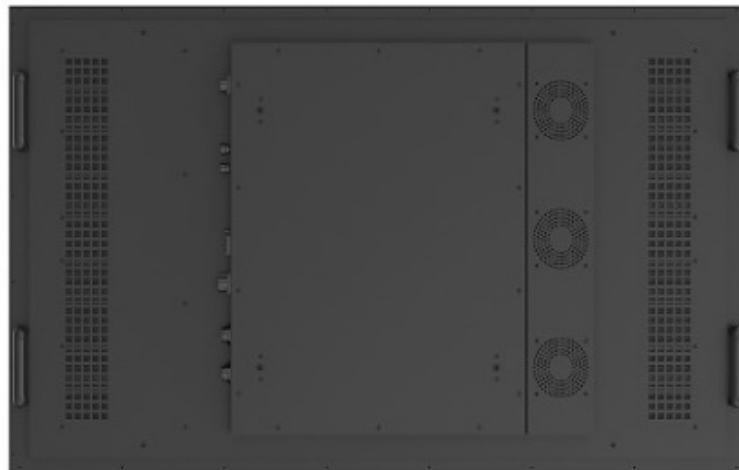

Key Features

Plug & Play

WiFi

4G Compatibility

Weather Proof

Ultra High Brightness

Non-Blackness

Landscape & Portrait Orientation

Specification Table

Size	32" Panel	43" Panel
Panel Information		
Panel Size	32"	43"
Resolution	1080x1920	1080x1920
Contrast Ratio	1400:1	1400:1
Brightness	2000-2500 nits	2000-2500 nits
Active Area	393x698 mm	530x942 mm
Viewing Angle	89/89/89/89	89/89/89/89
Aspect Ratio	16:9	16:9
Display Colors	1.07B, 105%	1.07B, 105%
LED Lifetime	50,000 hours	50,000 hours
Blackening Defect Free	Up to 110 °C / 230 °F	Up to 110 °C / 230 °F
Orientation	Portrait & Landscape	Portrait & Landscape
Mechanical		
Brightness Control	Sensor Built-in	Sensor Built-in
Bezel Width (T/B/L/R)	26/26/26/26 mm 1/1/1/1 inch	26/26/26/26 mm 1/1/1/1 inch
Overall Dimensions	393x698x85 mm 15x27x3 inches	582.4x994x85 mm 22x39x3 inches
Net Weight	28 kg / 61 lbs	28 kg / 61 lbs
Connectivity		
HDMI IN	x1	x1
Power Port	x1	x1
OSD Language	Multiple	Multiple
Operating System	Optional Reddie Media Player / Optional Built-In OS (Android 11/Windows 10)	Optional Reddie Media Player / Optional Built-In OS (Android 11/Windows 10)
Special Features		
Glass	Vandal proof 5mm tempered glass with anti-glare coating	Vandal proof 5mm tempered glass with anti-glare coating
Process	Optical Bonded	Optical Bonded
Design	Weatherproof (IP66)	Weatherproof (IP66)
Cooling System	Smart Cooling Fan	Smart Cooling Fan
Operating Temperature	-20°C ~ 60°C / -4°F ~ 140 °F	-20°C ~ 60°C / -4°F ~ 140 °F
Power		
Power Supply	DC 24V input or 110-220V	DC 24V input or 110-220V
Rated Frequency	50/60Hz	50/60Hz