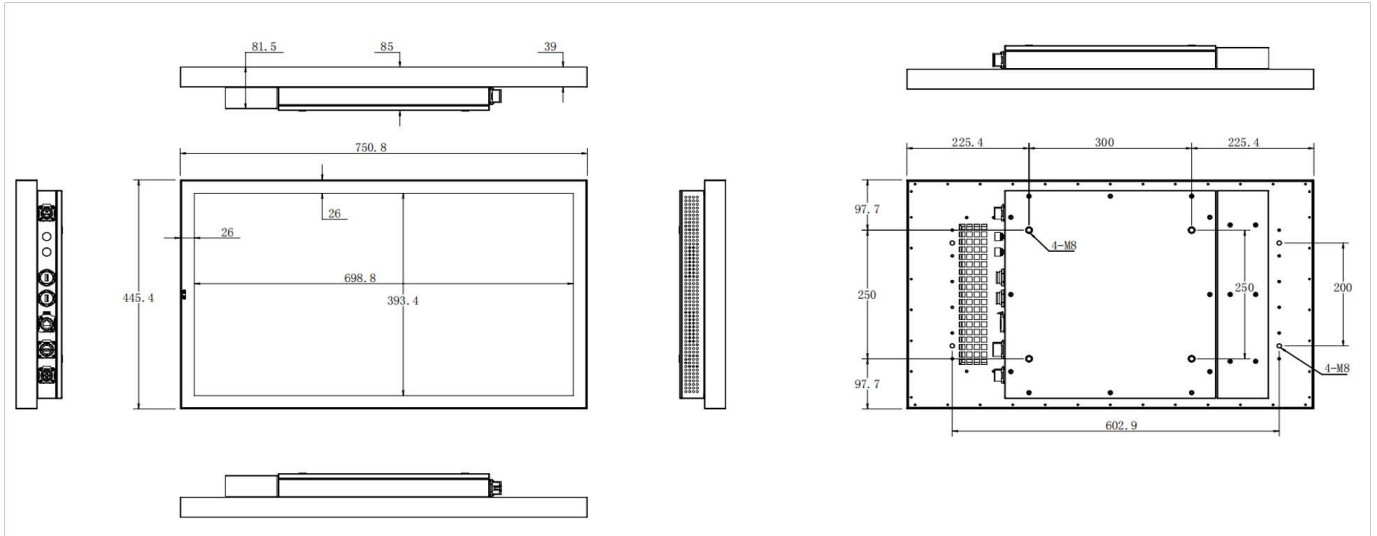

32" Technical Drawing - Food Truck IP66 Outdoor Display