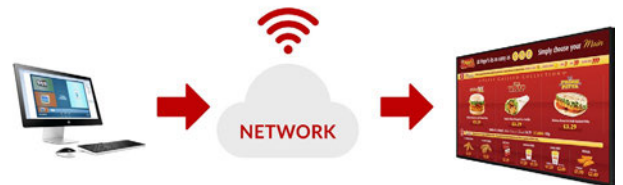

Landscape or Portrait Orientation

Our displays can be used in either landscape or portrait orientation depending on your requirement and your brand's aesthetic in store.

700 nits IPS Panel

Commercial grade IPS technology accurately displays image quality and colour depth with no fall-off in colour accuracy. These panels are designed to achieve ultimate lifelike colour temperature when used in either landscape or portrait.

Multi Screen Synchronisation

Create stunning content across multiple displays or just have your menus change at the same time.

Narrow Bezel

The slim border on the Digital Menu Boards allows your menu to take centre stage especially when multiple displays are placed side by side.

Wide Viewing Angle

Thanks to the IPS technology these displays provide fantastic image quality with a remarkable viewing angle of 178° in both landscape and portrait.

Menu Board Sync

Modernize the in store ordering experience with ease and increase transaction speed with Reddie's Menu Board Sync. Menu board sync means you can make updates to menu board items and prices in real time through your POS. Updating your menu offerings via the POS menu is displayed such as your digital self-order kiosks, window signs etc. integrations with over 50 established Clover, Toast, Revel, NCR Aloha,