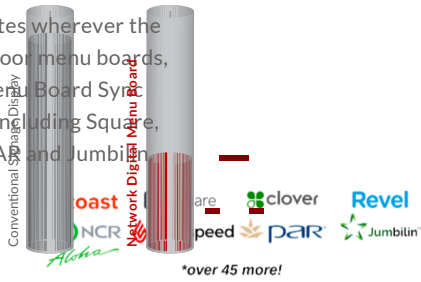

Wide Viewing Angle

Thanks to the IPS technology these displays provide fantastic image quality with a remarkable viewing angle of 178° in both landscape and portrait.

Menu Board Sync

Modernize the in store ordering experience with ease and increase transaction speed with Reddie's Menu Board Sync. Menu board sync means you can make updates to menu board items and prices in real time through your POS. Updating your menu offerings via the POS menu is displayed such as your digital self-order kiosks, window signs etc. integrations with over 50 established Clover, Toast, Revel, NCR Aloha,

Plug and Play Backup

If you lose your internet connection you can still update the screen using a USB stick to keep things simple.

means it updates wherever the drive thru, indoor menu boards, Reddie has Menu Board System for POS systems including Square, Lightspeed, PAQ and Jumbilin