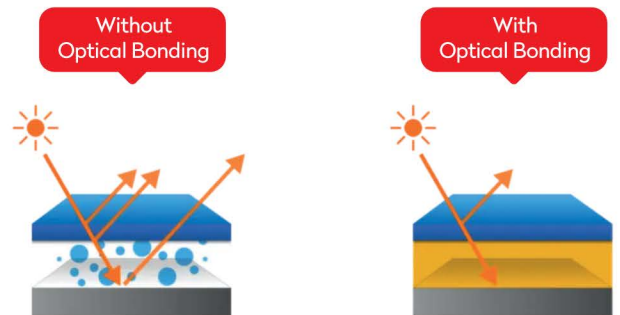

Optical Bonding Processed & Reflection Prevention

The IP66 Outdoor Display, Model HU-R-OD55DT is fully laminated with anti-reflection glass which eliminates the air between the LCD panel and tempered glass. This helps to provide a high brightness, lower reflection and high contrast ratio display with a 89/89/89/89 viewing angle.