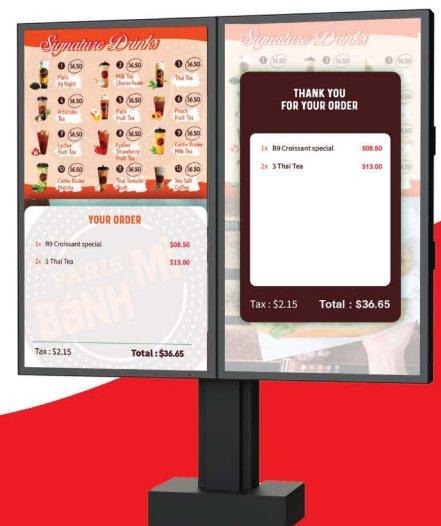

Integrated Order Confirmation

Modernize your Outdoor Display experience with ease and increase transaction speed with our Integrated Order Confirmation System. This allows customers to view their order cart in real time, while the order is being placed, which makes for less errors, faster processing time and more customers served. Our Integrated Order Confirmation is available with select POS.